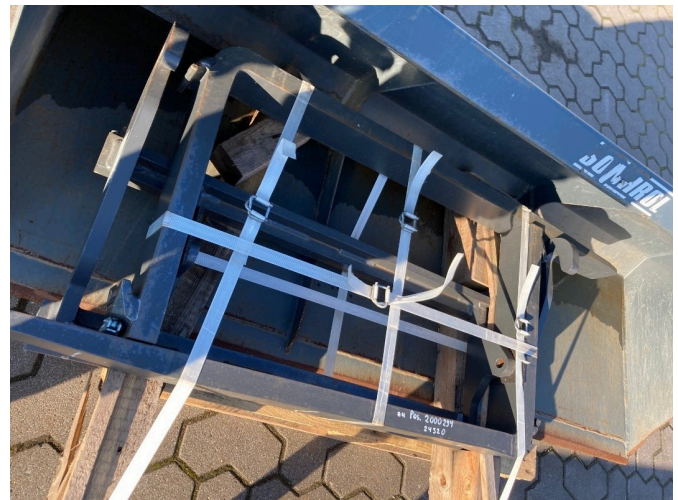

FRICKE

Landmaschinen

Fricke Landmaschinen GmbH Bockel - Gyhum
Wichernstraße 2
27404 Bockel - Gyhum
Tel: 0049 (0) 4281712710
Fax: 0049 (0) 4281712717

Weidemann PG 25/12 [993005002000288]

Year of manufacture: 2021

Date: 16.07.2024

Design:

Tractor supply

Category:

Pallet fork

€ 990.⁰⁰

plus VAT 19% (€ 1,178.¹⁰ Gross)

Equipment

State

Used

Description

- New Weidemann pallet fork
- Euro recording
- Fork length 1200mm
- Load capacity 2.500Kg