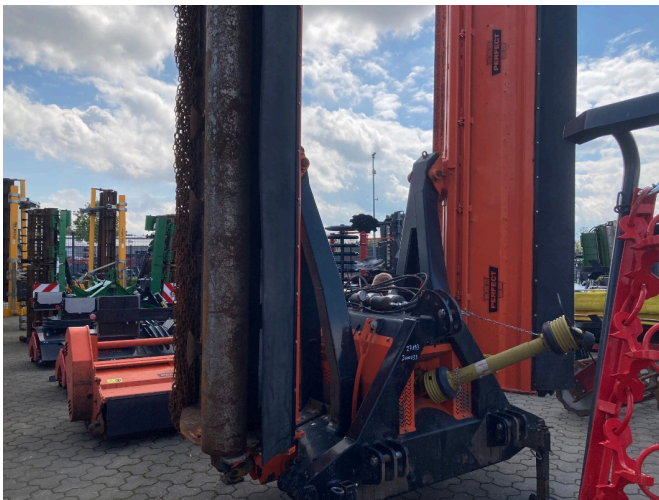

FRICKE

Landmaschinen

Fricke Landmaschinen GmbH Bockel - Gyhum
Wichernstraße 2
27404 Bockel - Gyhum
Tel: 0049 (0) 4281712710
Fax: 0049 (0) 4281712717

Perfect KX 860 Triwing [993000502000133]

Year of manufacture: 2022

Date: 16.07.2024

Design:

Soil cultivation crop

Category:

Mulcher + Chopper

€ 38,600.⁰⁰

plus VAT 19% (€ 45,934.⁰⁰ Gross)

Equipment

| | |
|----------------------------|-----------------|
| Working width | 8,60 |
| Design | schlegelmulcher |
| State | Used |
| Technical condition | Good |
| Rollers | ✓ |

Description

- 8.60m working width
- hydraulically foldable.
- Cardan shaft
- For RÄFA
- Mallet
- Support roller
- Chain guard
- Warning signs + lighting