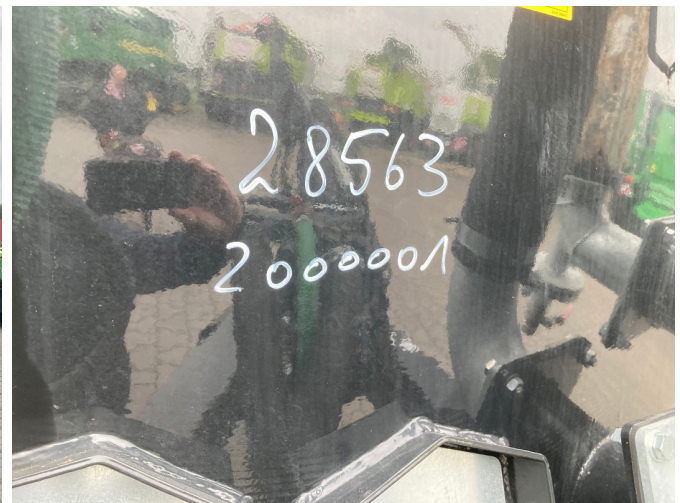

### Fliegl TFW 26500 [353002302000001]

Year of manufacture: 2023

Date: 16.07.2024

Design:

Manure technology + manure technology

Category:

Feeder barrel

Operating hours:

### Equipment

Number of axles	3
Attachment	unten
Design	vakuum
Container material	Steel
State	Used
Filling quantity	26.500,00
Ball head K 80	✓

### Description

- Tires: 560/60 R22.5
- K80 Bottom attachment, cardan shaft
- Air brake
- Hydraulic support foot
- Fill level indicator
- Accelerator front-center
- Intake manifold 6â front left and right, intake arm 8â front right
- Vacuum compressor B+P13,500 ltr.
- Docking funnel 8â rear bottom, Docking funnel 8â rear top
- Insertion dome top center