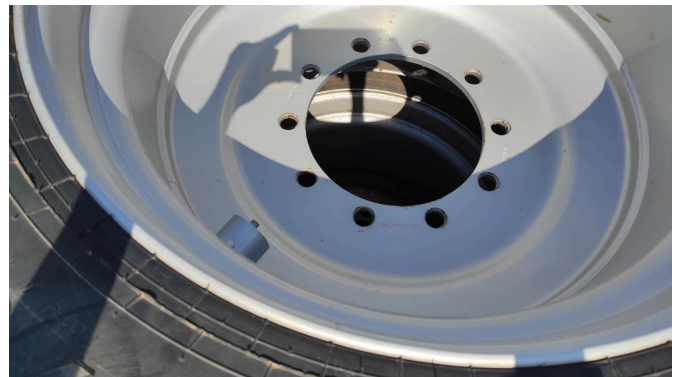

FRICKE

Landmaschinen

Fricke Landmaschinen GmbH Bockel - Gyhum
Wichernstraße 2
27404 Bockel - Gyhum
Tel: 0049 (0) 4281712710
Fax: 0049 (0) 4281712717

Trelleborg 1x 750 / 60 30.5 T404 [993005002000464]

Year of manufacture:

Date: 23.01.2025

Design:

Wheels + Tires + Rims

Category:

Wheel

€ 1,950.⁰⁰

plus VAT 19% (€ 2,320.⁵⁰ Gross)

Equipment

State

Used

Description

- 22.5
- Hole Rim