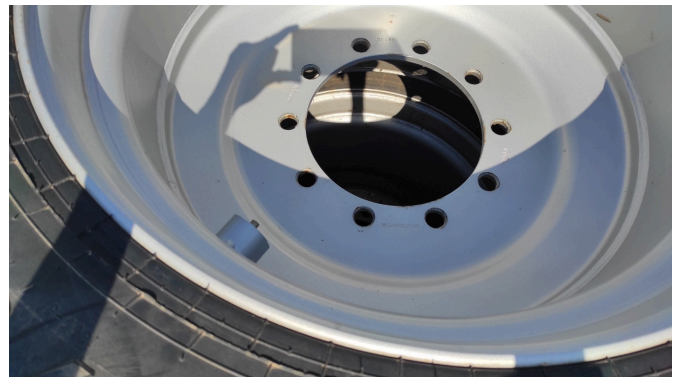

FRICKE

Landmaschinen

Fricke Landmaschinen GmbH Bockel - Gyhum
Wichernstraße 2
27404 Bockel - Gyhum
Tel: 0049 (0) 4281712710
Fax: 0049 (0) 4281712717

Trelleborg 750 / 60 30.5 T404 [993005002000466]

Year of manufacture:

Date: 23.01.2025

Design:

Wheels + Tires + Rims

Category:

Wheel

€ 1,990.⁰⁰

plus VAT 19% (€ 2,368.¹⁰ Gross)

Equipment

State

Used

Description

- 22.5
- loch-felge-