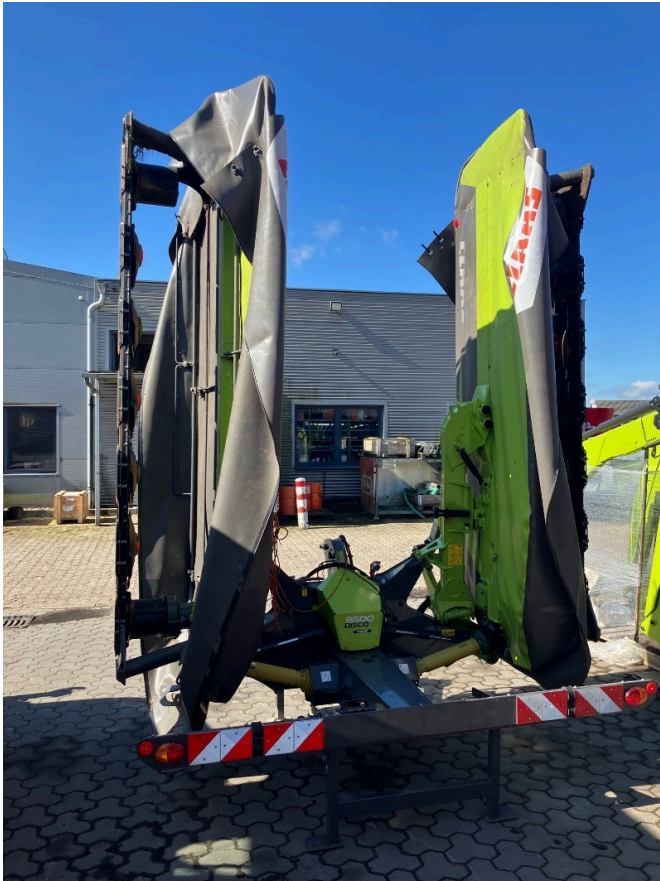

FRICKE

Landmaschinen

Fricke Landmaschinen GmbH Bockel - Gyhum
Wichernstraße 2
27404 Bockel - Gyhum
Tel: 0049 (0) 4281712710
Fax: 0049 (0) 4281712717

CLAAS Disco 8500 Trend [772000502000318]

Year of manufacture: 2024

Date: 23.02.2025

Design:

Grassland and forage harvesting technology

Category:

Mill

Price on request

Equipment

State

Demonstration vehicle

Description

- with cardan shaft
- with 3-point linkage
- with centrally suspended mill beams
- with hydraulic folding