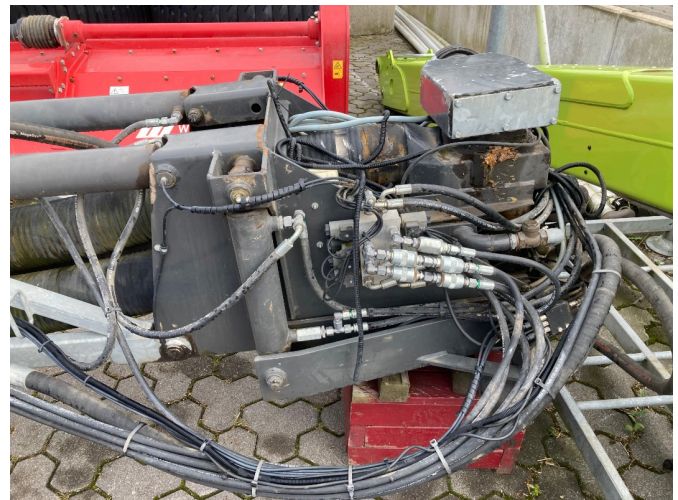

Kaweco Andockarm für Kaweco [911005002000001]

Year of manufacture:

Date: 15.01.2025

Design:

Manure technology

Category:

Other

€ 9,900.⁰⁰

plus VAT 19% (€ 11,781.⁰⁰ Gross)

Equipment

State

Used

Description

- Docking arm suitable for Kaweco envelope trolleys
- hydraulically foldable.