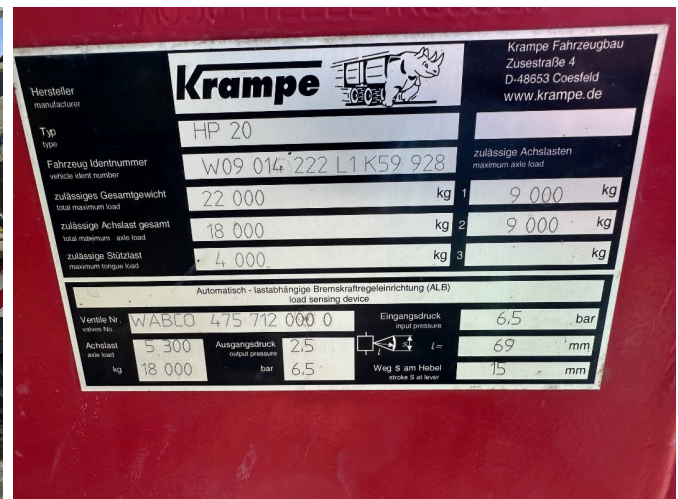

Date: 31.10.2024

Design:

Transport technology

Category:

Dump truck

€ 32,950.⁰⁰

plus VAT 19% (€ 39,210.⁵⁰ Gross)

Equipment

State

Used

Technical condition

Very good

Description

- Unhook K 80
- Air brake
- HARDOX coating
- Underride protection
- Tires 650/50R26.5