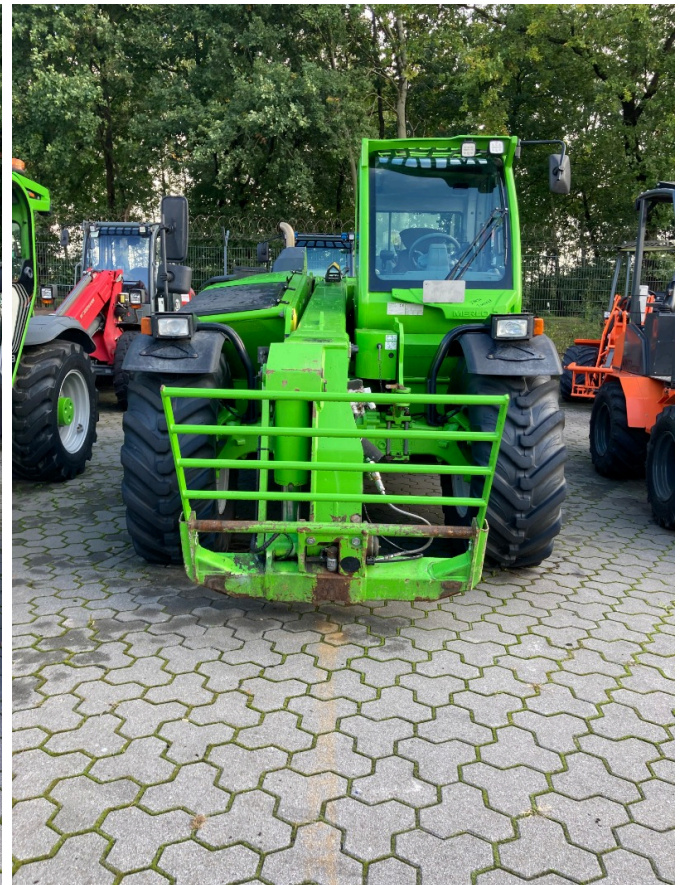

FRICKE

Landmaschinen

Fricke Landmaschinen GmbH Bockel - Gyhum
Wichernstraße 2
27404 Bockel - Gyhum
Tel: 0049 (0) 4281712710
Fax: 0049 (0) 4281712717

Merlo TF 42.7-140 [319000102000018]

Year of manufacture: 2021

Date: 31.10.2024

Design:

Excavator + Loader

Category:

Telescopic handler

Operating hours:

2890

€ 69,900.⁰⁰

plus VAT 19% (€ 83,181.⁰⁰ Gross)

Equipment

Description

automatic leaning device ✓
Tyres 460/70R24
State Used
Compressed air ✓
Speed 40
Lifting height 7,00
Lifting force 4,00

- Tyres: 460/70 R24
- 40 km/h
- automatic hitch
- automatic central lubrication system
- Air brake system
- Working lighting
- 3. steering committee
- hydraulic tool lock
- Radio
- Air conditioning
- deutz-motor-