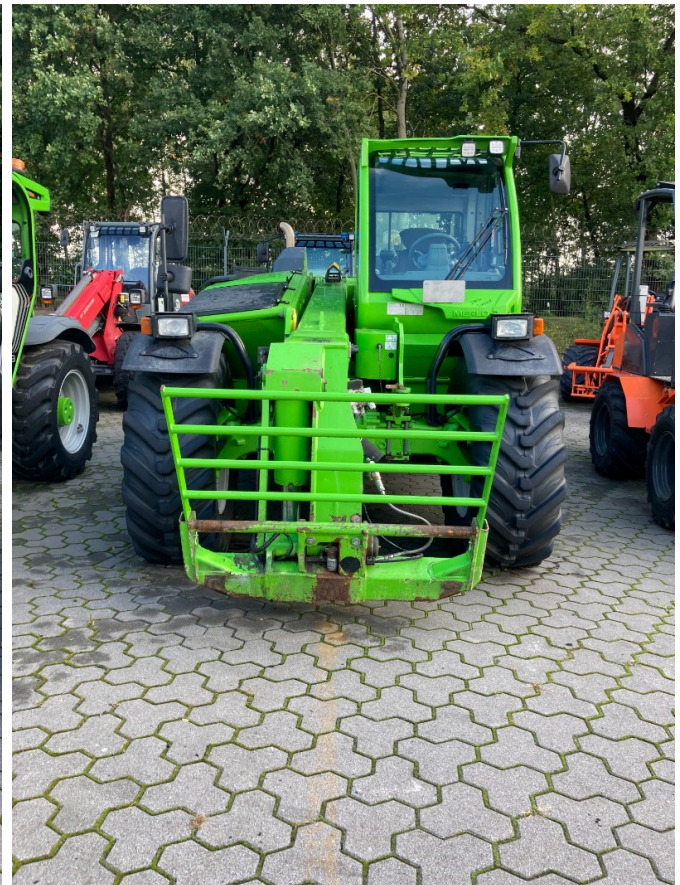

FRICKE

Landmaschinen

Fricke Landmaschinen GmbH Bockel - Gyhum
Wichernstraße 2
27404 Bockel - Gyhum
Tel: 0049 (0) 4281712710
Fax: 0049 (0) 4281712717

Merlo TF 42.7-140 [319000102000018]

Year of manufacture: 2021

Date: 22.01.2025

Design:

Excavator + Loader

Category:

Telescopic handler

Operating hours:

2890

€ 69,900.⁰⁰

plus VAT 19% (€ 83,181.⁰⁰ Gross)

Equipment

Description