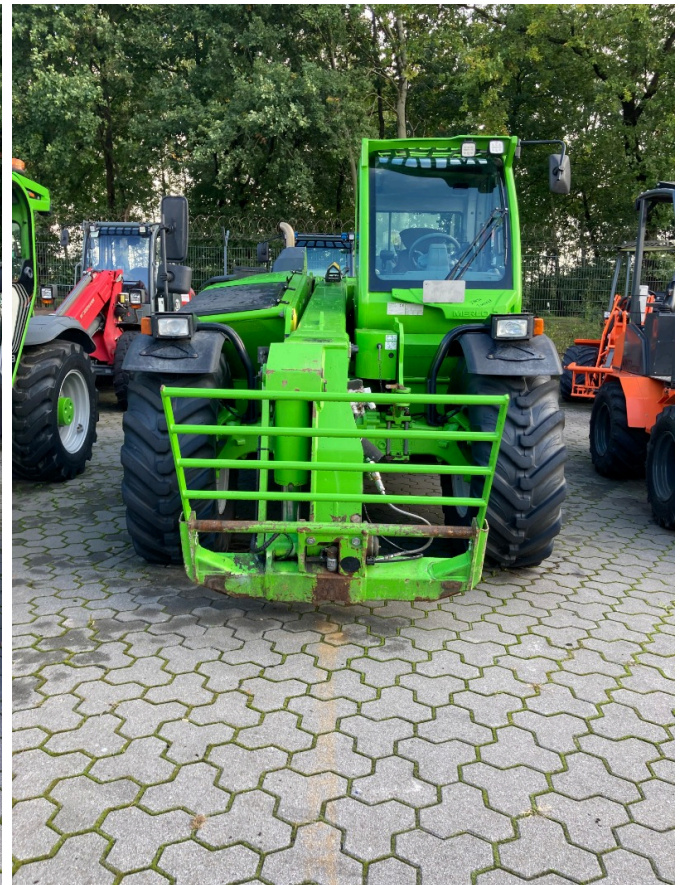

FRICKE

Landmaschinen

Fricke Landmaschinen GmbH Bockel - Gyhum
Wichernstraße 2
27404 Bockel - Gyhum
Tel: 0049 (0) 4281712710
Fax: 0049 (0) 4281712717

Merlo TF 42.7-140 [319000102000018]

Year of manufacture: 2021

Date: 23.02.2025

Design:

Excavator + Loader

Category:

Telescopic handler

Operating hours:

2890

€ 69,900.⁰⁰

plus VAT 19% (€ 83,181.⁰⁰ Gross)

Equipment

Description

automatic leaning device

Tyres

460/70R24

State

Used