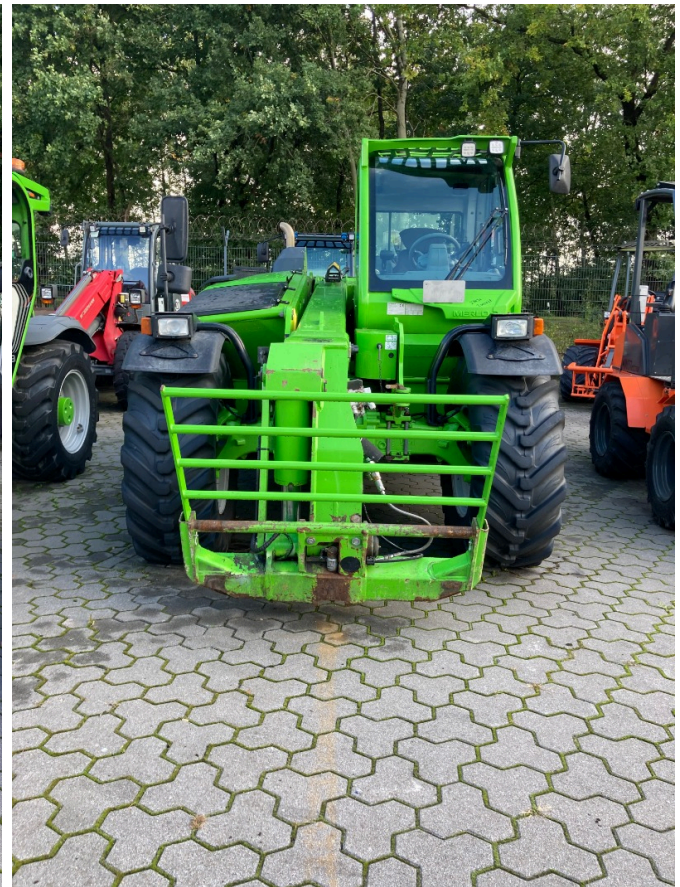

FRICKE

Landmaschinen

Fricke Landmaschinen GmbH Bockel - Gyhum
Wichernstraße 2
27404 Bockel - Gyhum
Tel: 0049 (0) 4281712710
Fax: 0049 (0) 4281712717

Merlo TF 42.7-140 [319000102000018]

Year of manufacture: 2021

Date: 22.12.2024

Design:

Excavator + Loader

Category:

Telescopic handler

Operating hours:

2890

€ 69,900.⁰⁰

plus VAT 19% (€ 83,181.⁰⁰ Gross)

Equipment

Description