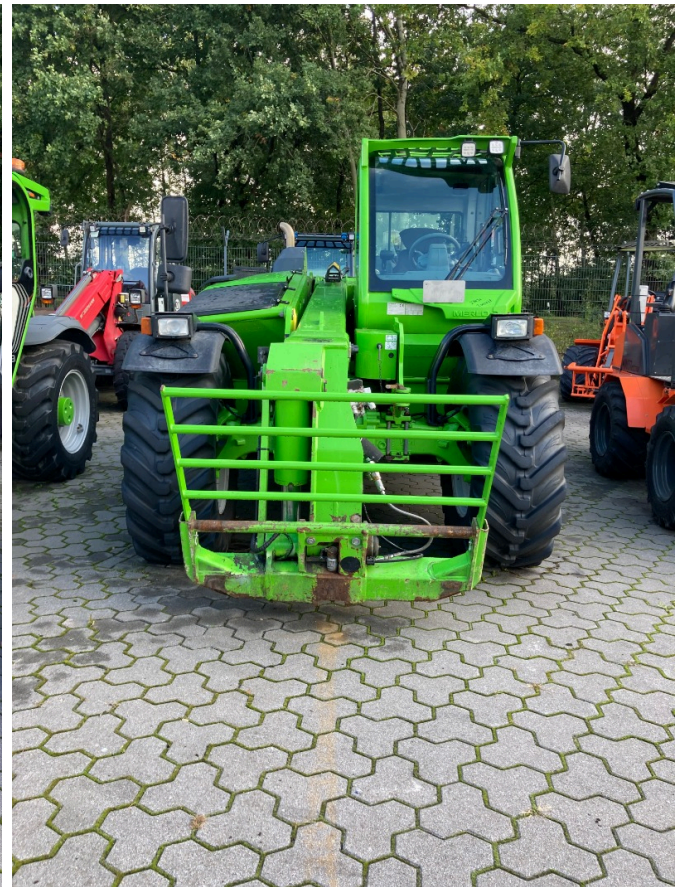

FRICKE

Landmaschinen

Fricke Landmaschinen GmbH Bockel - Gyhum
Wichernstraße 2
27404 Bockel - Gyhum
Tel: 0049 (0) 4281712710
Fax: 0049 (0) 4281712717

Merlo TF 42.7-140 [319000102000018]

Year of manufacture: 2021

Date: 03.04.2025

Design:

Excavator + Loader

Category:

Telescopic handler

Operating hours:

2890

€ 69,900.⁰⁰

plus VAT 19% (€ 83,181.⁰⁰ Gross)

Equipment

Description