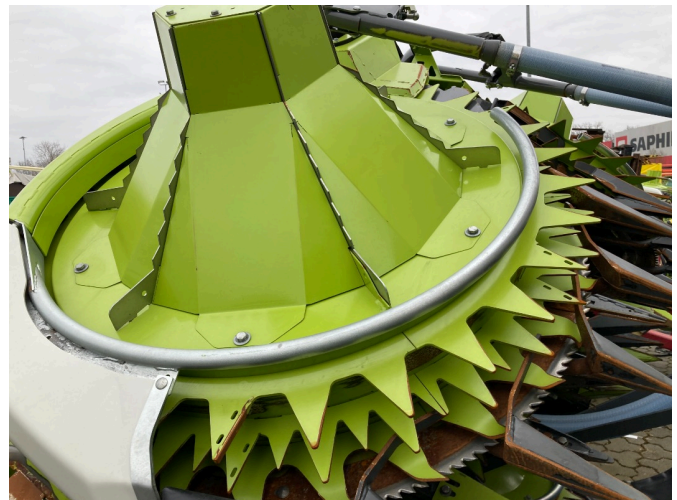

FRICKE

Landmaschinen

Fricke Landmaschinen GmbH Bockel - Gyhum
Wichernstraße 2
27404 Bockel - Gyhum
Tel: 0049 (0) 4281712710
Fax: 0049 (0) 4281712717

CLAAS Orbis 900 [281005002000086]

Year of manufacture: 2024

Date: 24.04.2025

Design:

Forage harvester attachments

Category:

Other forage harvester accessories

€ 135,000.⁰⁰

plus VAT 19% (€ 160,650.⁰⁰ Gross)

Equipment

State

new

Description

- Bearing corn cone high
- Good flow components Premium Line
- Car Pilot
- Transport protection
- Auto Contour additional central button