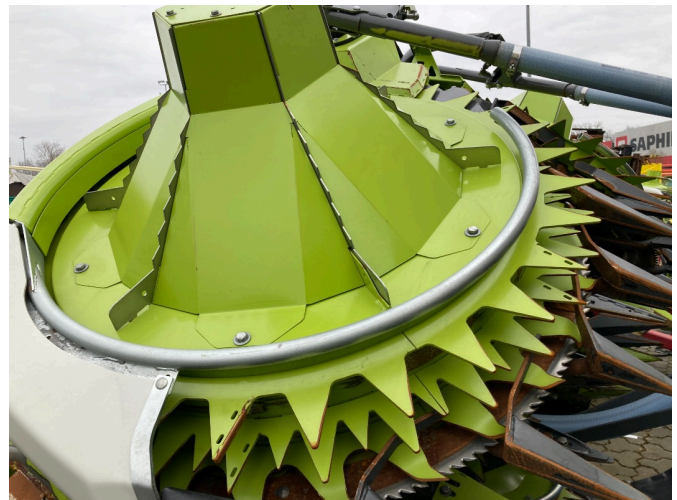

FRICKE

Landmaschinen

Fricke Landmaschinen GmbH Bockel - Gyhum
Wichernstraße 2
27404 Bockel - Gyhum
Tel: 0049 (0) 4281712710
Fax: 0049 (0) 4281712717

CLAAS Orbis 900 [281005002000086]

Year of manufacture: 2024

Date: 04.04.2025

Design:

Forage harvester attachments

Category:

Other forage harvester accessories

€ 135,000.⁰⁰

plus VAT 19% (€ 160,650.⁰⁰ Gross)

Equipment

State

new

Description

- Bearing corn cone high
- Good flow components Premium Line
- Car Pilot
- Transport protection
- Auto Contour additional central button