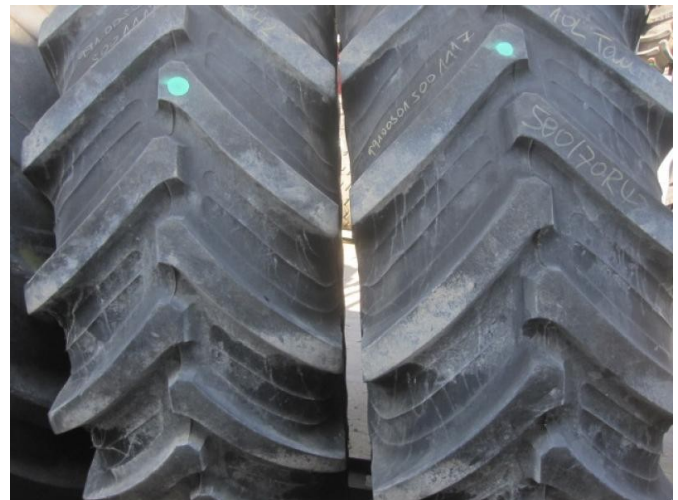

Date: 23.01.2025

Design:

Wheels/Tires/Rims

Category:

Tyres

€ 3,510.⁰⁰
plus VAT 19% (€ 4,176.⁰⁰ Gross)

Equipment

Number	2
State	Used
Size	58070r42

Description

- 2 pieces complete wheel Taurus 580/70 R42 with approx. 40% remaining tread depth on red painted 10-hole rim
- Hub cutout 281 mm
- Bolt circle diameter 335 mm
- *Cheap shipping as piece goods possible!