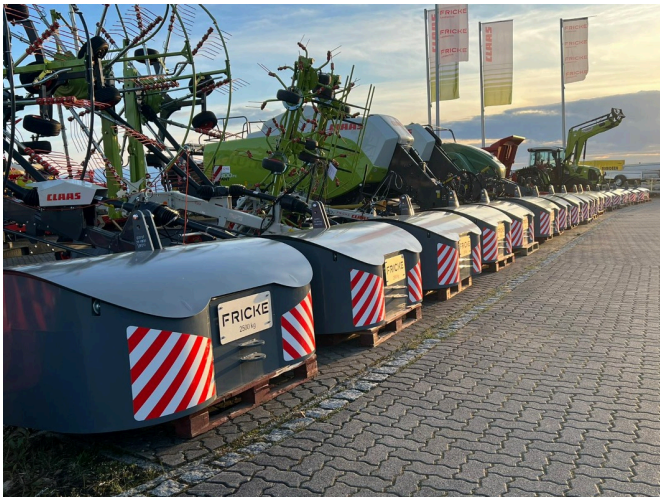

FRICKE

Landmaschinen

Fricke Landtechnik GmbH Demmin
Klänhammer Weg 2
17109 Demmin
Tel: 0049 (0) 3998-2729-0
Fax: 0049 (0) 3998272920

Fricke Frontgewicht 600kg - 2500kg *NEU & AUF LAGER!* [Lager 2024]

Year of manufacture: 2024

Date: 10.03.2025

Design:

Tractor supply

Category:

Front weight

Price on request

Equipment

State Used
Technical condition New

Description

- with: Concrete front weight 600- 2500 kg in steel casing.
- with integrated storage space for various tools and utensils
- with robust steel cover plate
- easy opening by gas pressure steamer
- Dust and moisture protection through circumferential rubber seal
- with drawbar
- with retractable LED lighting
- completely grey lacquered
- *Shipping possible!*