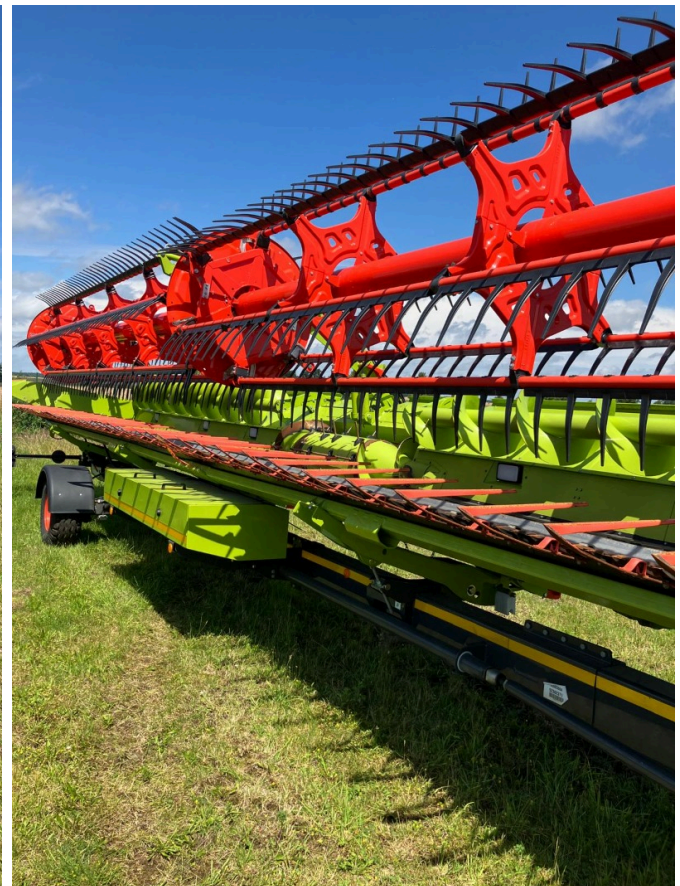

FRICKE

Landmaschinen

Fricke Landtechnik GmbH Demmin
Klänhammer Weg 2
17109 Demmin
Tel: 0049 (0) 3998-2729-0
Fax: 0049 (0) 3998272920

CLAAS Convio 1230 *mit Transportwagen* [191.00500.2000169]

Year of manufacture: 2023

Date: 01.09.2024

Design:

Combine harvester accessories

Category:

Cutting unit

€ 122,950.⁰⁰

plus VAT 19% (€ 146,310.⁵⁰ Gross)

Equipment

hrehheber
State

✓
Used

Description

- transportwagen-typ-523-4-rad-lenkung-transportbox-z