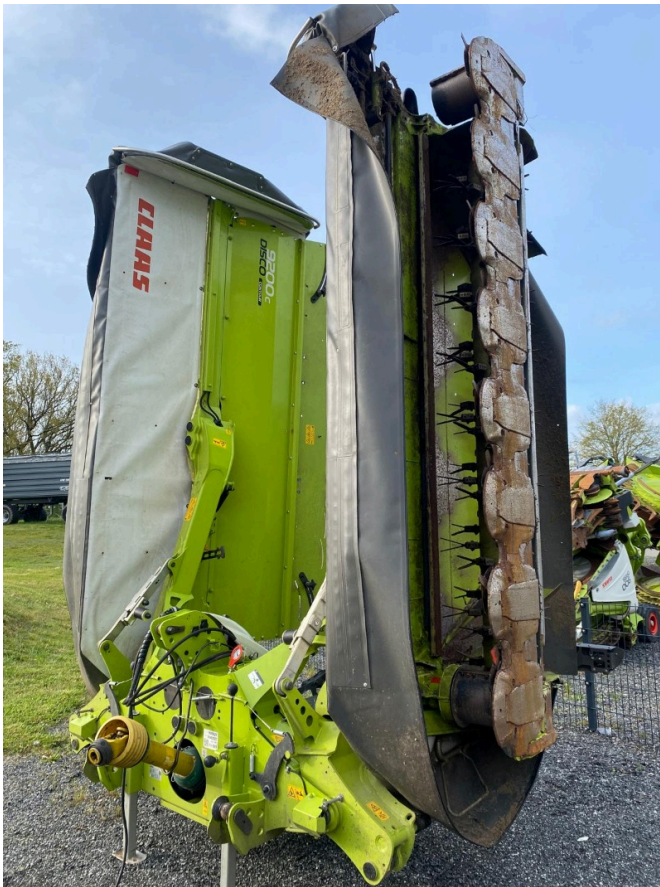

plus VAT 19% (€ 51,051.⁰⁰ Gross)

Equipment

Description

Working width	9,10	
Conditioner	✓	
Design	Tail	
Lighting	✓	
State	Used	
mill beams	scheiben	
Technical condition	Ready to drive/operate	<ul style="list-style-type: none"> • irrturn-zwischenverkauf-vorbehalten-clas- disco-9200-c-contour-baujahr-2022-modelljahr-2023 • 214 operating hours • 787 hectares • Wear • Conditioner • Cardan shaft • ISO bus cable • schutzuecher-auszen-hydraulisch-klappbar-