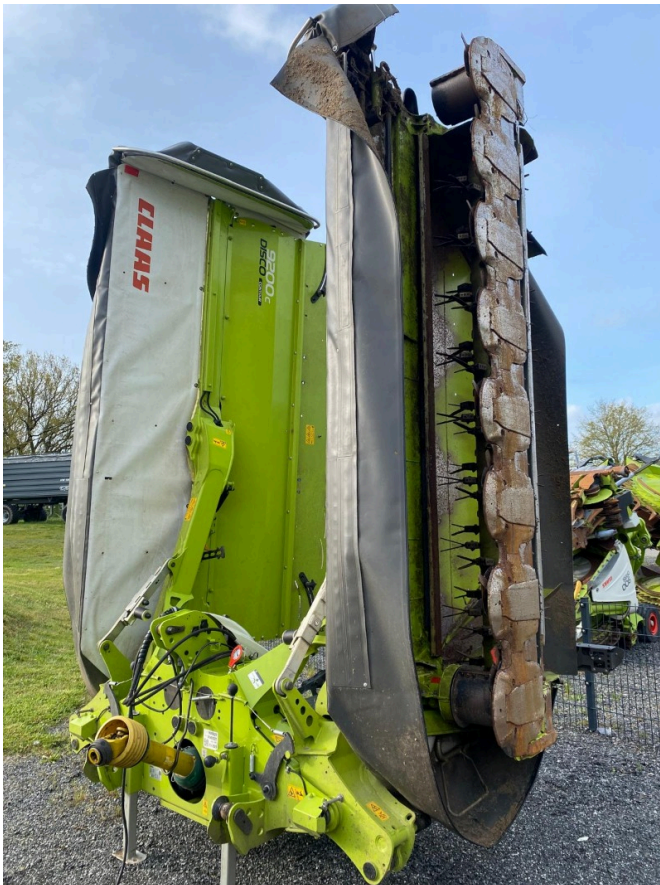

CLAAS Disco 9200 Contour - Modell 2023 [213]

Year of manufacture: 2022

Date: 22.12.2024

Design:

Grassland and forage harvesting technology

Category:

Mill

Operating hours:

214

€ 42,900.⁰⁰

plus VAT 19% (€ 51,051.⁰⁰ Gross)

Equipment

Description

Working width	9,10	
Conditioner	✓	
Design	Tail	
Lighting	✓	
State	Used	
mill beams	scheiben	
Technical condition	Ready to drive/operate	<ul style="list-style-type: none"> • irrturn-zwischenverkauf-vorbehalten-clas- disco-9200-c-contour-baujahr-2022-modelljahr-2023 • 214 operating hours • 787 hectares • Wear • Conditioner • Cardan shaft • ISO bus cable • schutzuecher-auszen-hydraulisch-klappbar-